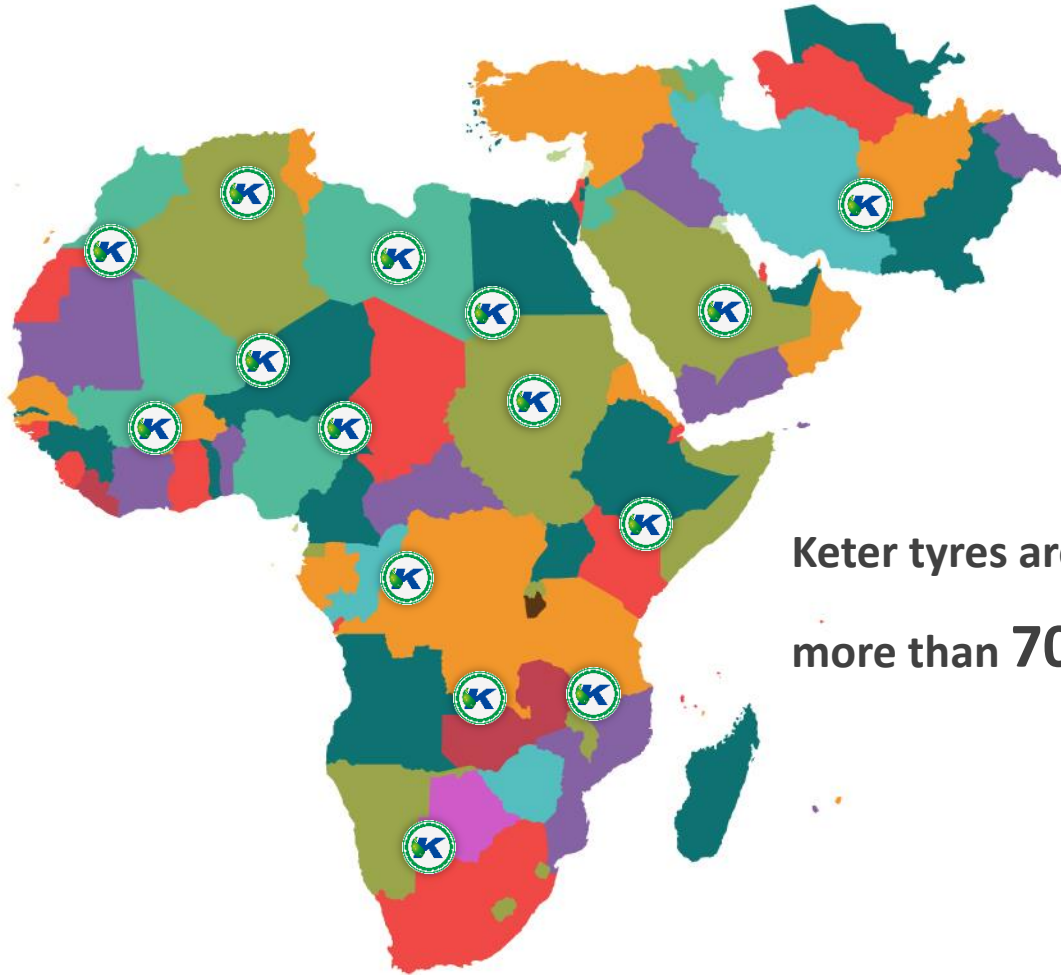

# INTERTRAC

made its debut.

A higher level brand with leading technology

'Actuation Derive From Technology'

**INTERTRAC**

# Timeline of KETER

Keter tyres are well-received in  
more than **70%** countries in Africa & Middle East

***“Time makes a good SERVICE.”***